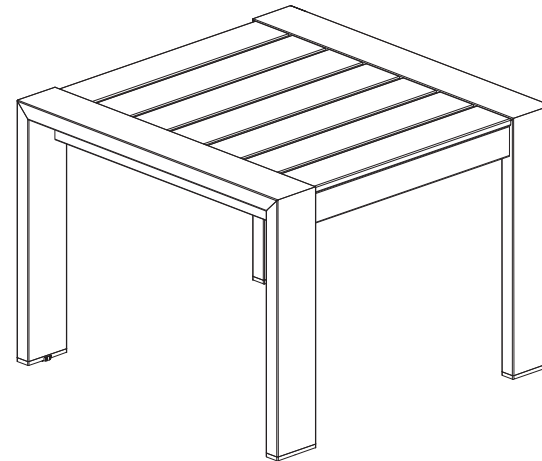

**PARTS LIST**

A		Table top x 1 piece
B		Leg x 2 pieces

**STOP! PLEASE READ FIRST**

Thank you for purchasing this item from Outdoor Interiors. Please verify all the hardware and components are included as you unpack the carton. Place the items in a safe area to avoid loss and damaging contents. Use a soft area or use the empty box to assemble the set.

**ASSEMBLY TIPS:** Assemble upside down with the sofa facing down. Never over-tighten bolts. Please visit our website if you have any questions visit

[www.outdoorinteriors.com](http://www.outdoorinteriors.com)