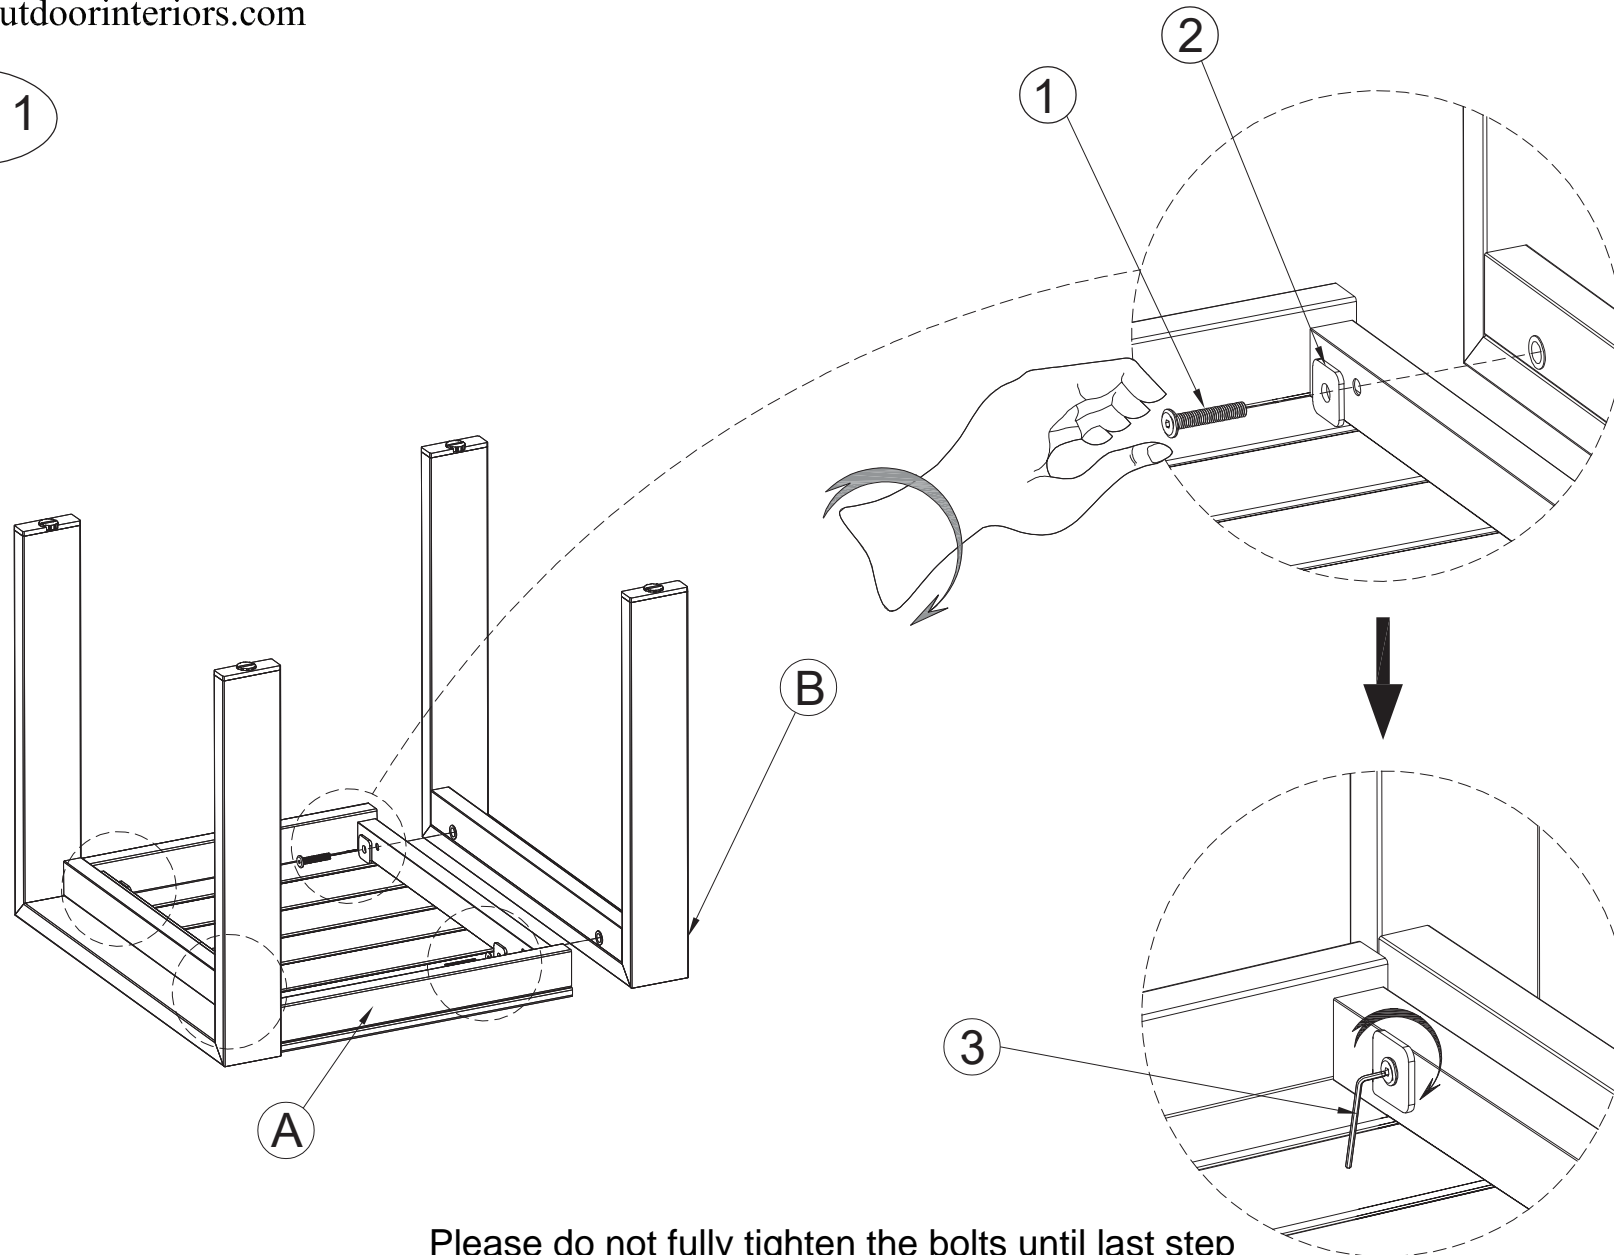

**PARTS LIST**

A		Table top x 1 piece
B		Leg x 2 pieces

**STOP! PLEASE READ FIRST**

Thank you for purchasing this item from Outdoor Interiors. Please verify all the hardware and components are included as you unpack the carton. Place the items in a safe area to avoid loss and damaging contents. Use a soft area or use the empty box to assemble the set.

**ASSEMBLY TIPS:** Assemble upside down with the sofa facing down. Never over-tighten bolts. Please visit our website if you have any questions visit

[www.outdoorinteriors.com](http://www.outdoorinteriors.com)

Please review the care card for how to care & maintain your new furniture.

**HARDWARE LIST**

1		F-Bolt 8.00x45.00 mm	04 pieces
2		Pat I 30x30x3 mm	04 pieces
3		Allen key 4.00x98.00 mm	1 piece

Step 1

Please do not fully tighten the bolts until last step