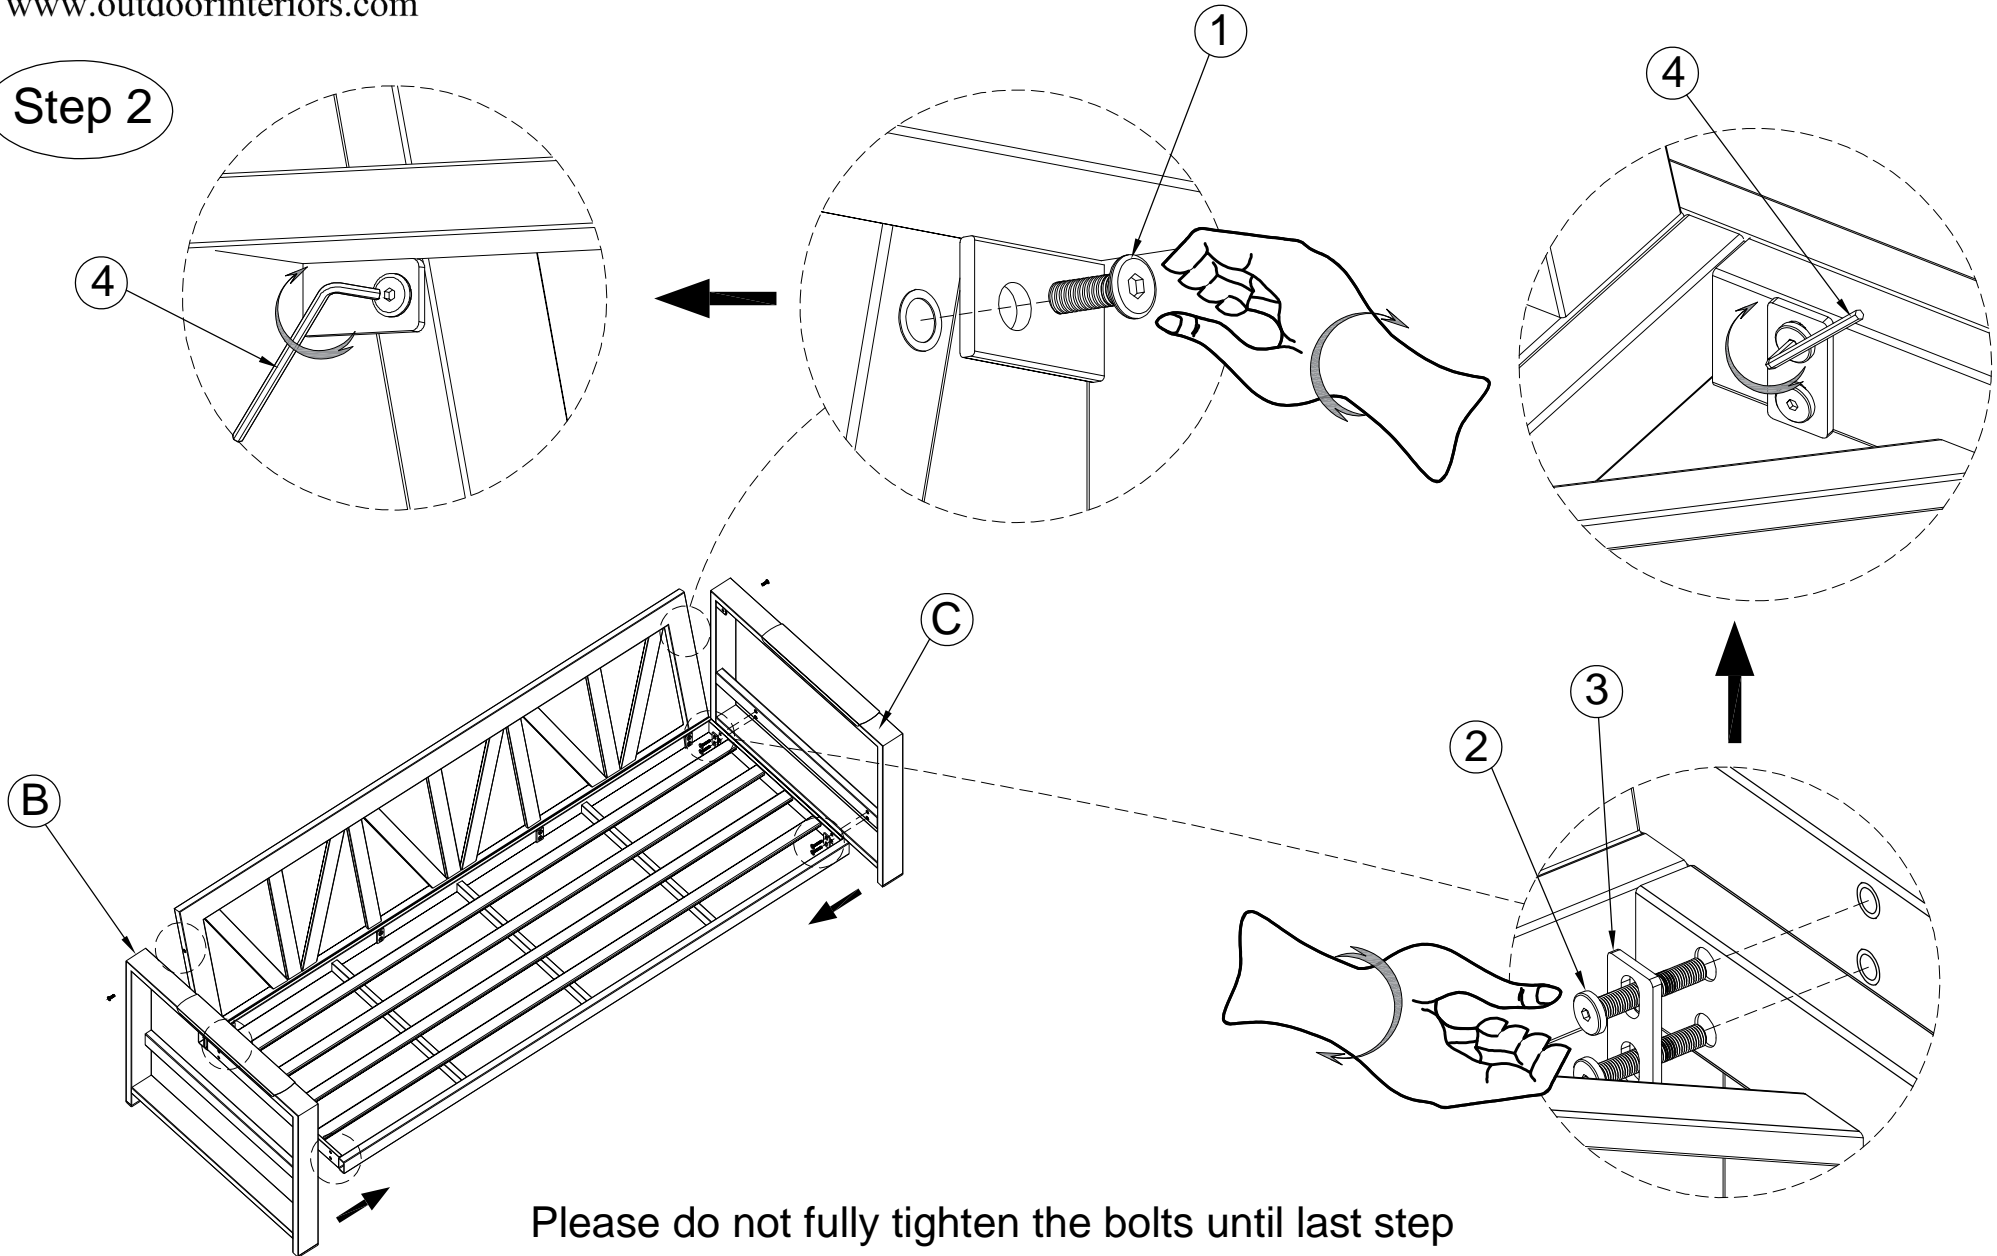

Step 2

Please do not fully tighten the bolts until last step