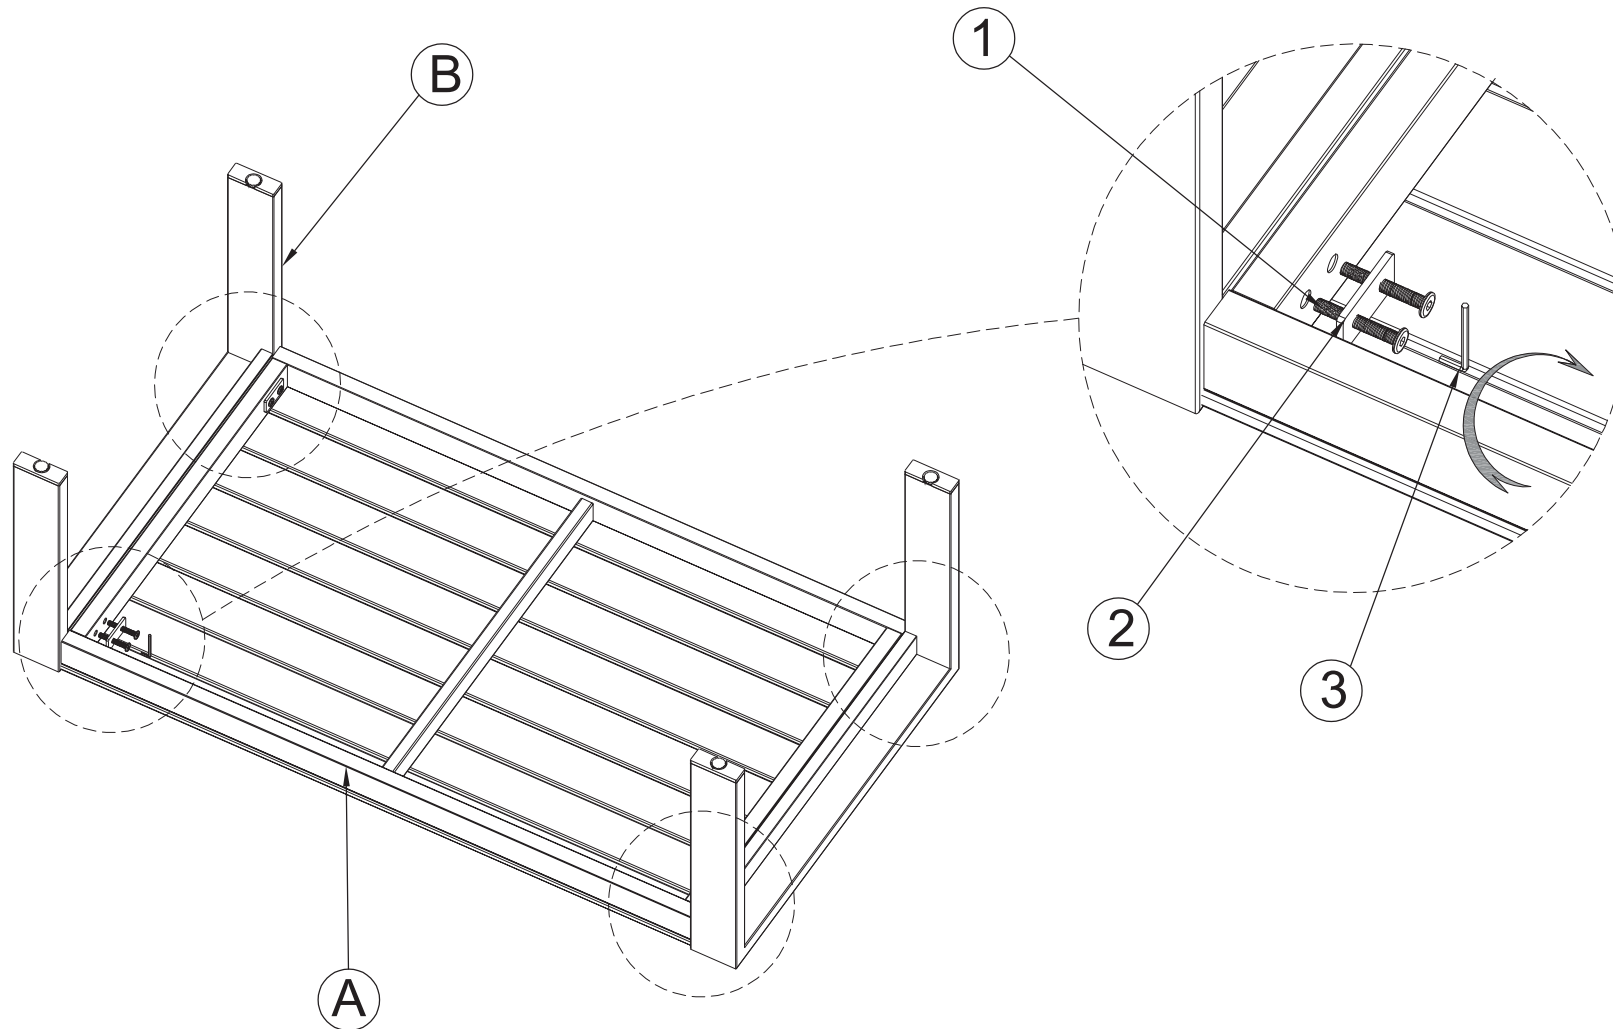

PARTS LIST

A		Table top x 1 piece
B		Leg x 2 pieces

STOP! PLEASE READ FIRST

Thank you for purchasing this item from Outdoor Interiors. Please verify all the hardware and components are included as you unpack the carton. Place the items in a safe area to avoid loss and damaging contents. Use a soft area or use the empty box to assemble the set.

ASSEMBLY TIPS: Assemble upside down with the sofa facing down. Never over-tighten bolts. Please visit our website if you have any questions visit

www.outdoorinteriors.com

Please review the care card for how to care & maintain your new furniture.

HARDWARE LIST

1		F-Bolt 8.00x45.00 mm	08 pieces
2		Pat I 50x30x3 mm	04 pieces
3		Allen key 4.00x98.00 mm	1 piece

Step 1

Please do not fully tighten the bolts until last step