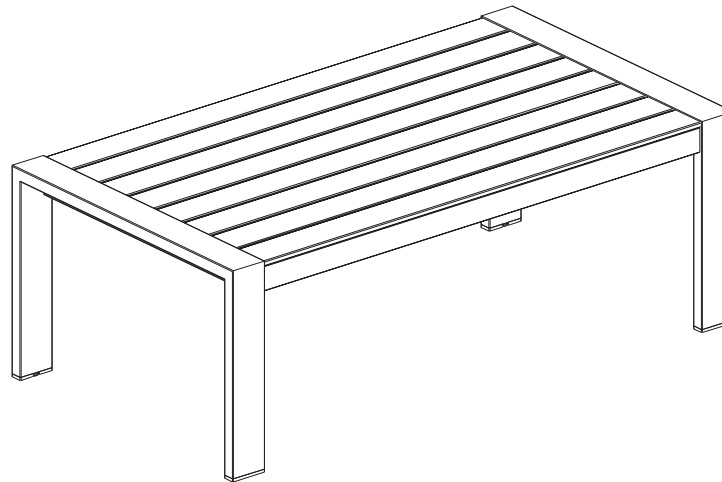

PARTS LIST

A		Table top x 1 piece
B		Leg x 2 pieces

STOP! PLEASE READ FIRST

Thank you for purchasing this item from Outdoor Interiors. Please verify all the hardware and components are included as you unpack the carton. Place the items in a safe area to avoid loss and damaging contents. Use a soft area or use the empty box to assemble the set.

ASSEMBLY TIPS: Assemble upside down with the sofa facing down. Never over-tighten bolts. Please visit our website if you have any questions visit

www.outdoorinteriors.com

Please review the care card for how to care & maintain your new furniture.