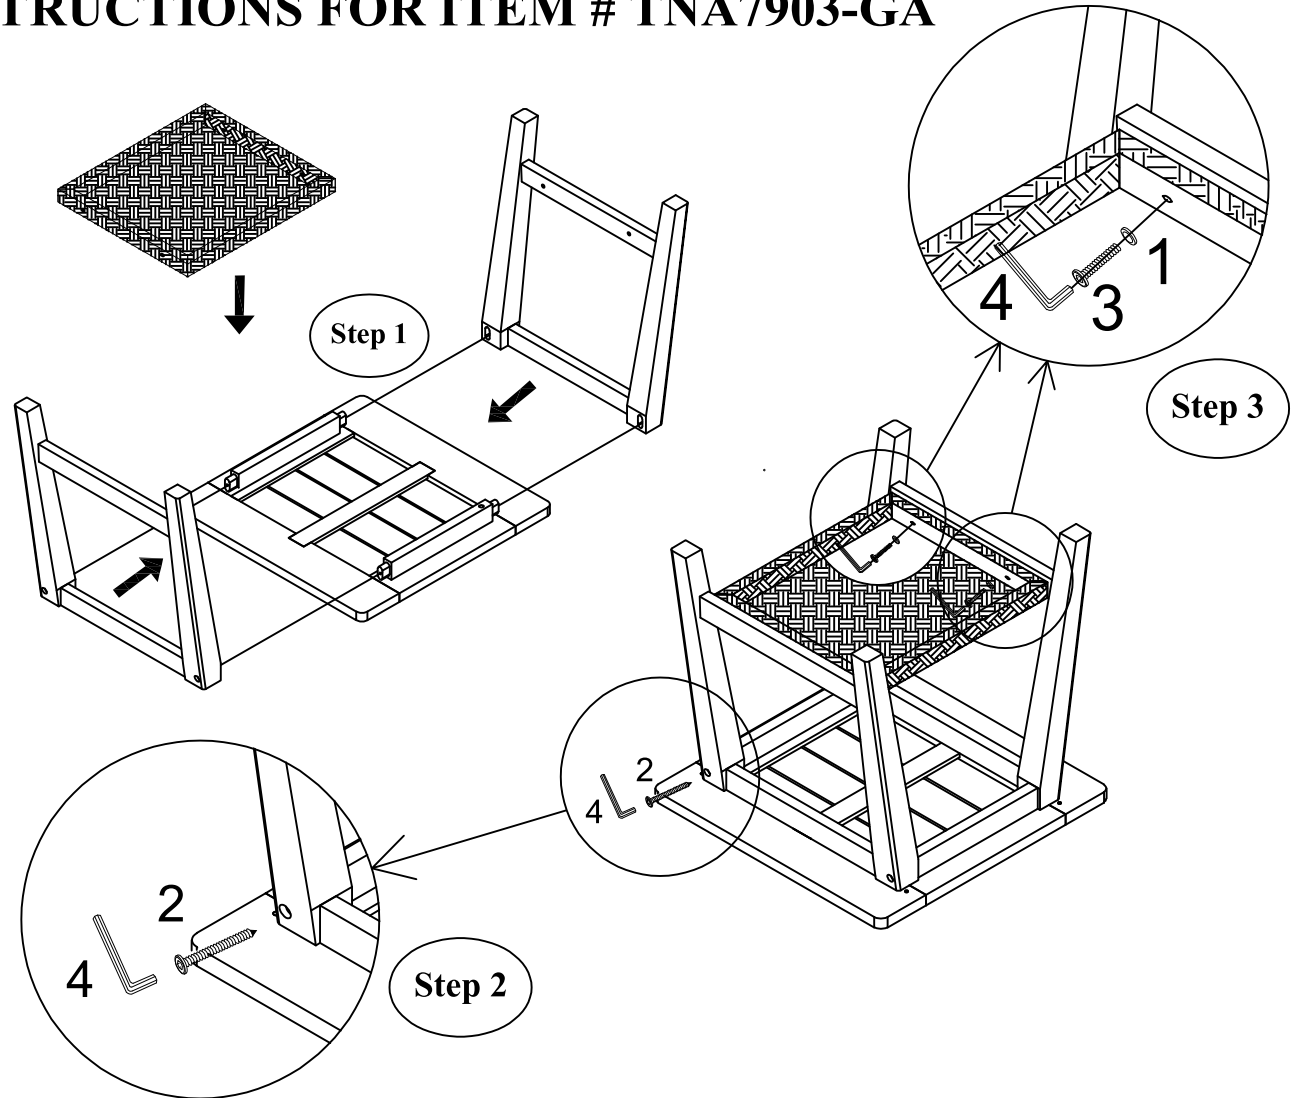

ASSEMBLY INSTRUCTIONS FOR ITEM # TNA7903-GA

Note: STOP! PLEASE READ FIRST:

Thank you for purchasing this item from Outdoor Interiors. Please verify all the hardware and components are included as you unpack the carton. Place the items on a safe area to avoid loss and damaging contents. Use a soft area or empty box to assembly the item.

PARTS LIST

	1 PC
	2 PCS
	1 PC

HARDWARE LIST:

1		16/6.5 x 2mm	4 pieces
2		6x70mm	4 pieces
3		6x40mm	4 pieces
4		Allen key	1 piece

CARE & MAINTENANCE:

Your new furniture will begin to weather and fade over time naturally when exposed to direct sunlight, rain, snow and more.