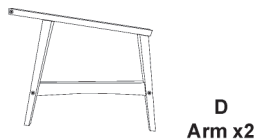

ASSEMBLY TIPS: Assemble on its side while following pictured instructions. Never over-tighten any screws or bolts. It's best to assemble with 2 people. Never fully tighten any bolt/screw until all inserted on each side. Then tighten. Please visit our website's contact us page if you have any questions www.outdoorinteriors.com

Please review the "PLEASE OIL ME" card for how to care & maintain your new furniture.

STEP 1

STEP 2

Components List:

LIST OF HARDWARE:

1. SCREW 7*90

6 PCS

2. WOODEN DOWEL X 6