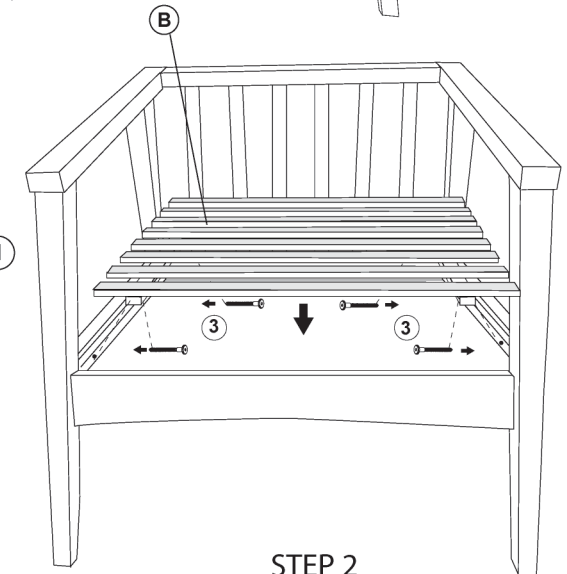

outdoorinteriors®

bringing style and solutions to your patio & garden

ASSEMBLY INSTRUCTIONS FOR S80022 MODERN CAPTAINS CHAIRS

STOP! PLEASE READ FIRST:

Thank you for purchasing this item from Outdoor Interiors. Please verify all the hardware and components are included as you unpack the carton. Place the items in a safe area to avoid loss and damaging contents. Use a soft area or the empty box to assemble the item.

ASSEMBLY TIPS: Assemble on its side while following pictured instructions. Never over-tighten any screws or bolts. It's best to assemble with 2 people. Never fully tighten any bolt/screw until all inserted on each side. Then tighten. Please visit our website's contact us page if you have any questions www.outdoorinteriors.com

Please review the "PLEASE OIL ME" card for how to care & maintain your new furniture.

STEP 1

STEP 2

Components List:

LIST OF HARDWARE:

1. SCREW 7*90

6 PCS

2. WOODEN DOWEL X 6

Please review the "PLEASE OIL ME" card for how to care & maintain your new furniture.

Front View

Side View

Components List:

LIST OF HARDWARE:

1. SCREW 7*90

6 PCS

2. WOODEN DOWEL X 6