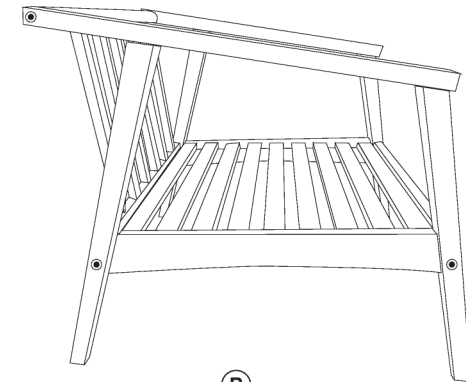

outdoorinteriors®

bringing style and solutions to your patio & garden

ASSEMBLY INSTRUCTIONS FOR S80022 MODERN CAPTAINS CHAIRS

STOP! PLEASE READ FIRST:

Thank you for purchasing this item from Outdoor Interiors. Please verify all the hardware and components are included as you unpack the carton. Place the items in a safe area to avoid loss and damaging contents. Use a soft area or the empty box to assemble the item.

ASSEMBLY TIPS: Assemble on its side while following pictured instructions. Never over-tighten any screws or bolts. It's best to assemble with 2 people. Never fully tighten any bolt/screw until all inserted on each side. Then tighten. Please visit our website's contact us page if you have any questions www.outdoorinteriors.com

Please review the "PLEASE OIL ME" card for how to care & maintain your new furniture.

STEP 1