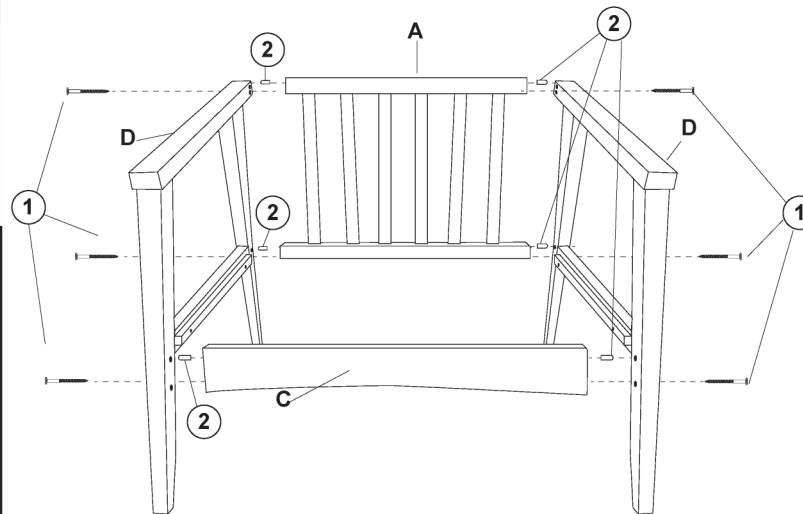

outdoorinteriors®

bringing style and solutions to your patio & garden

ASSEMBLY INSTRUCTIONS FOR S80022 MODERN CAPTAINS CHAIRS

STOP! PLEASE READ FIRST:

Thank you for purchasing this item from Outdoor Interiors. Please verify all the hardware and components are included as you unpack the carton. Place the items in a safe area to avoid loss and damaging contents. Use a soft area or the empty box to assemble the item.

ASSEMBLY TIPS: Assemble on its side while following pictured instructions. Never over-tighten any screws or bolts. It's best to assemble with 2 people. Never fully tighten any bolt/screw until all inserted on each side. Then tighten. Please visit our website's contact us page if you have any questions www.outdoorinteriors.com

Please review the "PLEASE OIL ME" card for how to care & maintain your new furniture.

STEP 1