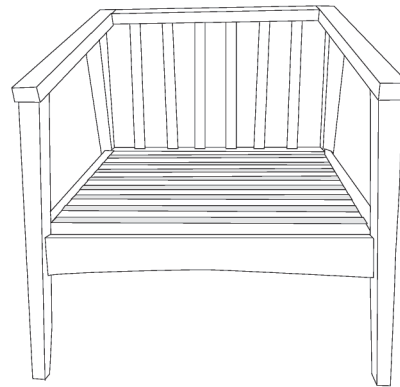

outdoorinteriors®

bringing style and solutions to your patio & garden

ASSEMBLY INSTRUCTIONS FOR S80022 MODERN CAPTAINS CHAIRS

STOP! PLEASE READ FIRST:

Thank you for purchasing this item from Outdoor Interiors. Please verify all the hardware and components are included as you unpack the carton. Place the items in a safe area to avoid loss and damaging contents. Use a soft area or the empty box to assemble the item.

ASSEMBLY TIPS: Assemble on its side while following pictured instructions. Never over-tighten any screws or bolts. It's best to assemble with 2 people. Never fully tighten any bolt/screw until all inserted on each side. Then tighten. Please visit our website's contact us page if you have any questions www.outdoorinteriors.com

Please review the "PLEASE OIL ME" card for how to care & maintain your new furniture.

STEP 1